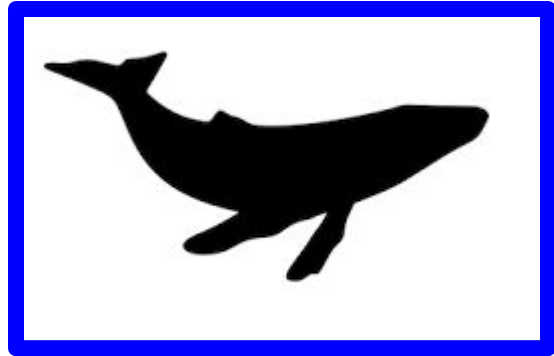

Bird Silhouette ID

What is a **silhouette**?

A silhouette is the outline or general shape of something, usually against a lighter background.

A bird silhouette can help identify the species if it is far away or flying in a bright sky.

A silhouette can be from any angle, flying or standing.

Bird Silhouette ID

What kind of bird do you see? Answers on the next page!

1.

4.

2.

5.

3.